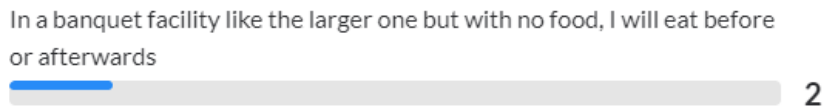

Which location would you like these mini CPE seminars to be held:

15 votes